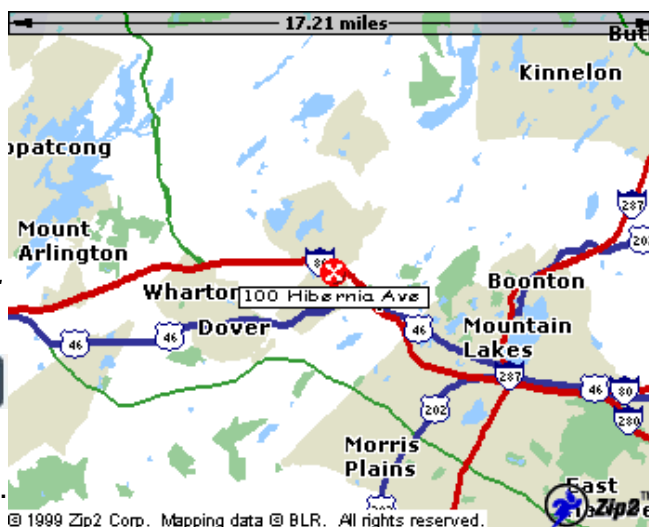

862-209-1330

[Printer friendly version](#)

GPS users: Program it for 16 Oak St.

Google Maps:

[Directions \(Detected Starting Point\) »](#)

Directions from EAST and WEST:

Take Route 80 to Exit 37 (Rockaway/Hibernia).

At end of ramp, make right.

Across from BP Gas station, turn left onto
Union St.

One short block, make left onto Stickle.

At the 2nd block, make left onto Oak Street
just before RR tracks.

Line Dancing in Rockaway is located
in the large green building on the right.

The entrance is not on the street.

It is in the back of the building
facing the parking lot. See maps below.

*Also see optional directions via Rt. 10
and live traffic cams under the maps below.*

UBER

 Get a ride 

OPTIONAL DIRECTIONS from EAST, SOUTH and NORTH:

This may look long, but it takes the same
amount of time when

driving from the Southeast and avoids Rts. 23 and 46.

Take Rt. 287 to Rt. 10 West.

Soon after the **Kia Dealer** on the left, make a **right** at the light at **FRANKLIN RD.** There is a Marty's Shoes in the strip mall and an