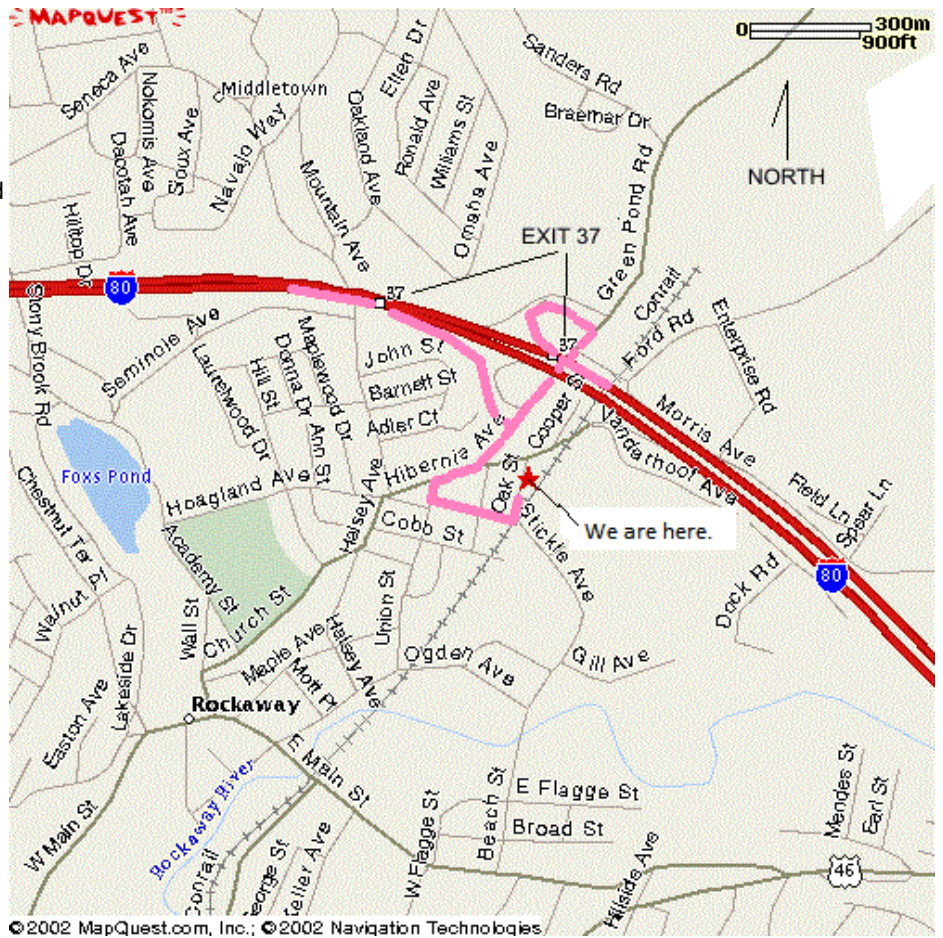

At end of ramp, make right.

Across from BP Gas station, turn left onto
Union St.

One short block, make left onto Stickle.

At the 2nd block, make left onto Oak Street
just before RR tracks.

Line Dancing in Rockaway is located
in the large green building on the right.

Exxon station at this intersection. (Line Dancing in Rockaway is only 7 minutes from this point.)

At end of **Franklin Rd.**, make a **left** onto **FRANKLIN AVE.** Bear **right** and remain on Franklin Ave. to cross Rt. 46. Stay on **Franklin Ave** until **MAIN St.** in Rockaway.

Make **RIGHT** onto **Main St.** Go a few blocks.

At **BEACH ST.** (D & M Auto Repair), make a **LEFT.** Beach St. turns into Stickle Ave.

Immediately after **crossing RR tracks**, make a **RIGHT** onto **OAK St.**

Line Dancing in Rockaway is located in the green building on the right. The entrance faces the parking lot.

[Live Traffic Cams](#)

Google Street view of us at corner of Hibernia and Oak

[HOME](#) | [LESSONS](#) | [STEPSHEETS](#) | [EVENTS](#) | [DIRECTIONS](#) | [ABOUT US](#) | [EMAIL](#) | [LINKS](#)